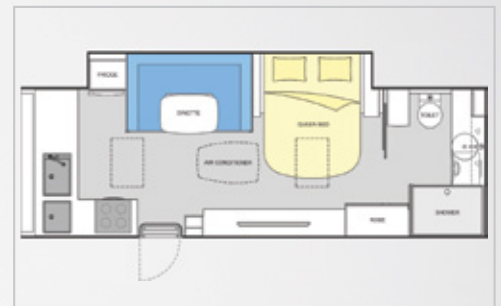

P735S

Body Length (mm)	7,350
Overall Length (mm)	9,110
Overall Height – Standard (mm)	2,960
Interior Height (mm)	1,980
Overall Body Width (mm)	2,480
Tare Weight (kg)	2,830*
ATM Weight (kg)	3,330*

*Note: Weights and specifications shown are indicative and are meant as a guide only. Weights may vary between builds and will change when adding options. Due to progressive product improvements all specifications are subject to change without notice. Images are not to scale and are only for illustration purposes.

COROMALWINDSOR.COM.AU