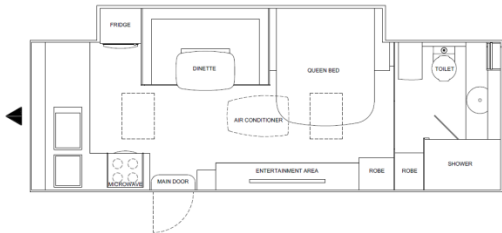

P7355

Tandem Axle, Full Ensuite, Slide Out

Features

- 4.4m Slide Out with Queen bed and lounge
- External entertainment unit with LCD TV
- 190 litre AES 3 way fridge/freezer
- Stove 4B with grill and oven
- Washing machine
- Premium windows with integrated push/pull blinds
- Digital TV Antenna
- 48" Smart LCD TV with slide mount for horizontal movement
- Touchscreen radio CD player
- Electronic Stability Control
- Wi-Fi
- State of the art electrically controlled reclining bed
- Modern interior gloss flush furniture
- External speakers
- Internal/external 12v and TV points
- LED lighting throughout
- Full width tunnel storage compartment with dual access
- Front storage locker
- External picnic table/hatch
- Roll out awning
- Sandwich panel construction
- 2 x 80ltr water tanks
- One Piece Roof
- 2 x sunroof style hatches
- 1 x 150w solar panel system
- Slide out external kitchen