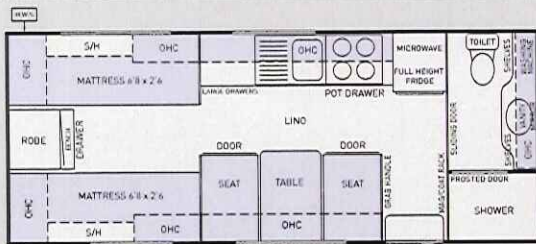

THE CAMERON ANNIVERSARY

\$59,990

CAFSBW

CAFW

ALSO AVAILABLE IN L-SHAPE SEATING

Cameron
CARAVANS
Est. 1978

**ANNIVERSARY
OPTIONS INCL.**

- 2 Inch Chassis Riser
- Swift Oven
- Black Internal Tapware
- LED Mirror in Bathroom
- Pearl White Aluminium
- Gloss back lower panel
- Reverse Camera fitted with car kit supplied
- 6 inch A frame
- Pull out foot rests
- 3/4 tunnel boot
- Microfibre upholstery
- Gas Bayonet
- Checker plate front