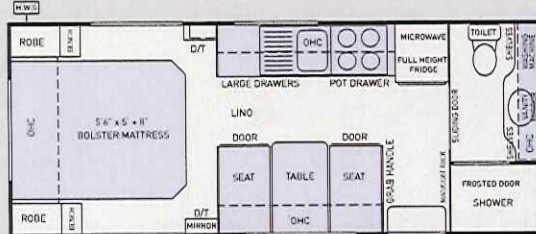

THE CAMERON ANNIVERSARY

\$59,990

CAFSBW

CAFW

ALSO AVAILABLE IN L-SHAPE SEATING

Cameron
CARAVANS
Est. 1978

**ANNIVERSARY
OPTIONS INCL.**

- 2 Inch Chassis Riser
- Swift Oven
- Black Internal Tapware
- LED Mirror in Bathroom
- Pearl White Aluminium
- Gloss back lower panel
- Reverse Camera fitted with car kit supplied
- 6 inch A frame
- Pull out foot rests
- 3/4 tunnel boot
- Microfibre upholstery
- Gas Bayonet
- Checker plate front