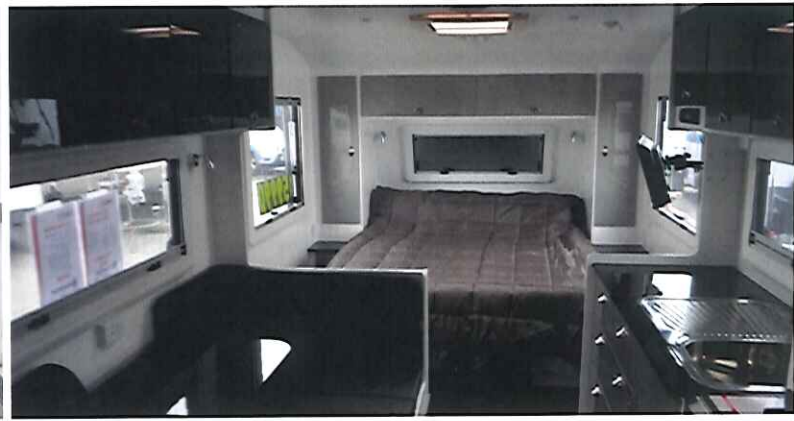

THE CAMERON ANNIVERSARY

\$59,990

CAFSBW

CAFW

ALSO AVAILABLE IN L-SHAPE SEATING

Cameron
CARAVANS
Est. 1978

**ANNIVERSARY
OPTIONS INCL.**

- 2 Inch Chassis Riser
- Swift Oven
- Black Internal Tapware
- LED Mirror in Bathroom
- Pearl White Aluminium
- Gloss back lower panel
- Reverse Camera fitted with car kit supplied
- 6 inch A frame
- Pull out foot rests
- 3/4 tunnel boot
- Microfibre upholstery
- Gas Bayonet
- Checker plate front

Interior

Modern Interior Décor
Bedspread
Gloss Cupboard Doors (single colour only)

TECHNOLOGY

15Amp Projecta Battery Charger
100Amp AGM Deep Cycle Battery
Water tank Gauge
Narva LED External Traffic Lighting
LED Interior Lights
Dometic 190L Fridge RM8551
22" LED Television
DVD/CD Radio with ceiling Speakers
Roof Top TV Antenna
Cormorant Reverse Cycle Air Conditioning
Truma (German) Gas/Electric Hot Water System
120 Watt Solar Panel fitted with Digital Regulator